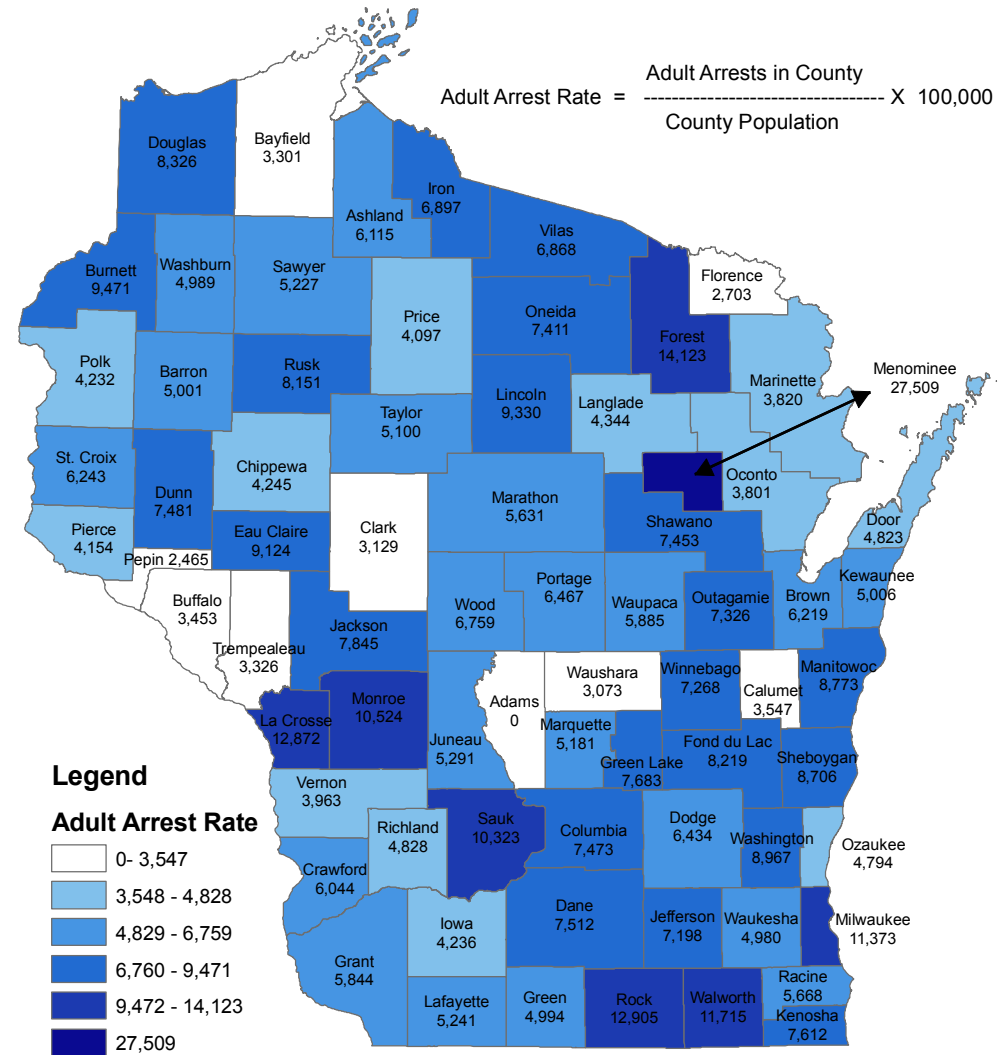

Adult Arrests in Wisconsin by County - 2004

Number of Arrests

Statewide Adult Arrests - 338,100
 Statewide Adult Arrests excluding Milwaukee Co. - 258,501

Arrest Rate

Statewide Adult Arrest Rate - 8,202
 Statewide Adult Arrest Rate excluding Milwaukee Co. - 9,880