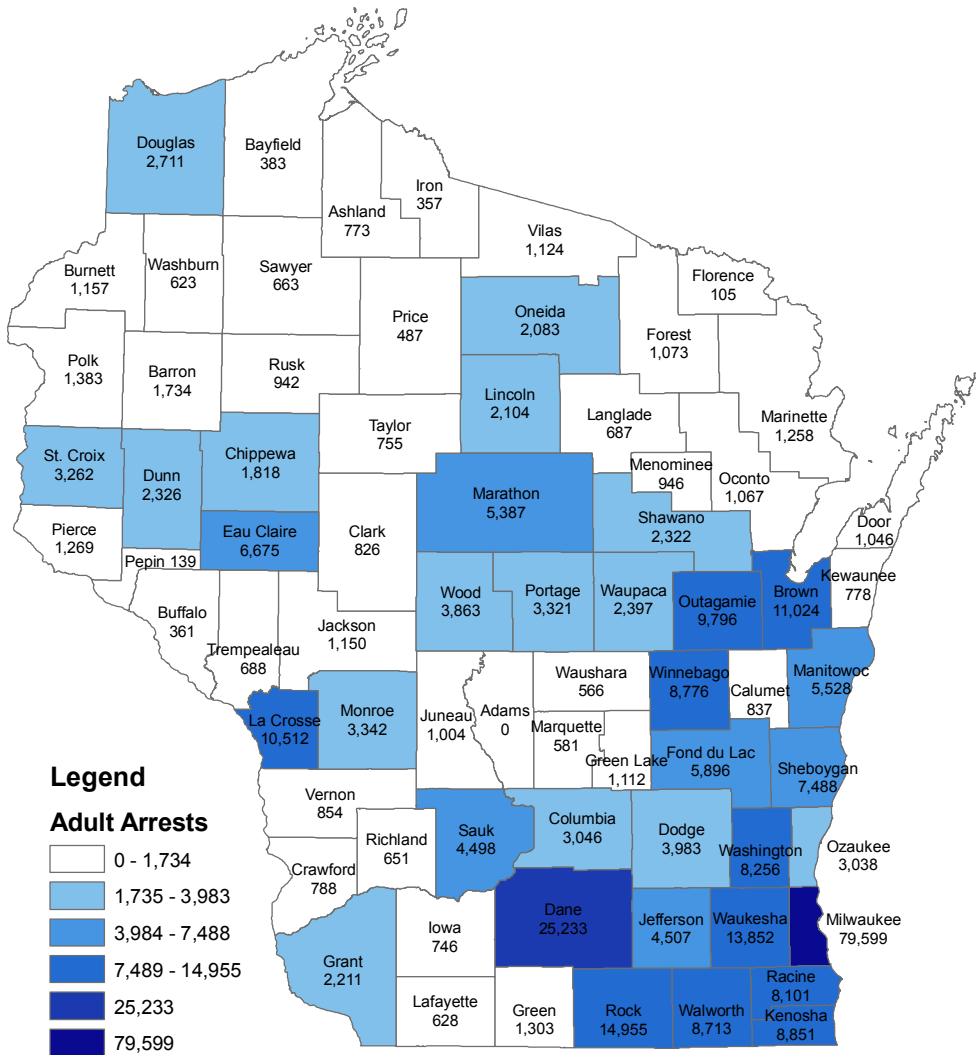

Adult Arrests in Wisconsin by County - 2004

Number of Arrests

Statewide Adult Arrests - 338,100
 Statewide Adult Arrests excluding Milwaukee Co. - 258,501

Arrest Rate

Statewide Adult Arrest Rate - 8,202
 Statewide Adult Arrest Rate excluding Milwaukee Co. - 9,880