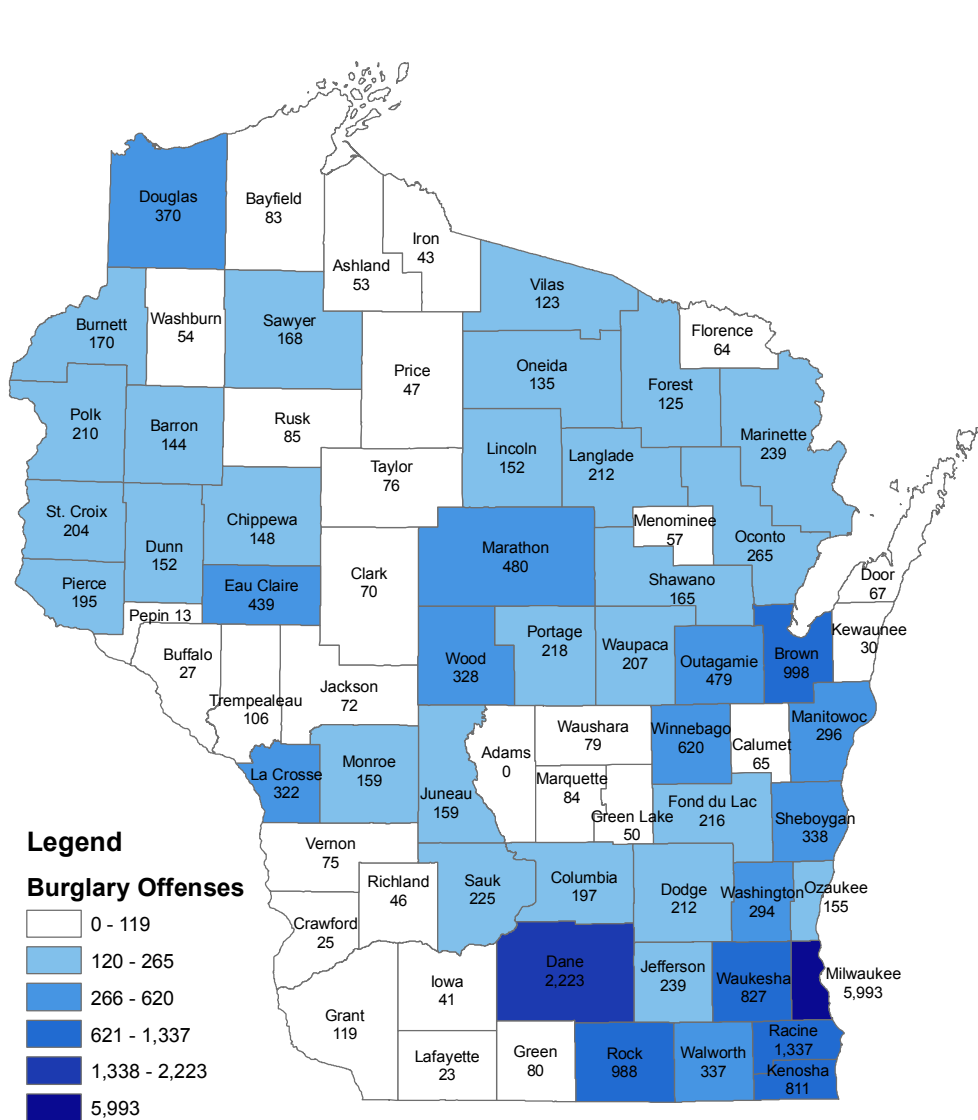

# Burglary Offenses by County in Wisconsin in 2004

## Number of Offenses

Statewide Burglary Offenses - 24,082  
 Statewide Burglary Offenses excluding Milwaukee Co. - 17,915

Burglary Offenses in County  
 Burglary Offense Rate =  $\frac{\text{Burglary Offenses in County}}{\text{County Population}} \times 100,000$

## Offense Rate

Statewide Burglary Offense Rate - 435  
 Statewide Burglary Offense Rate excluding Milwaukee Co. - 390