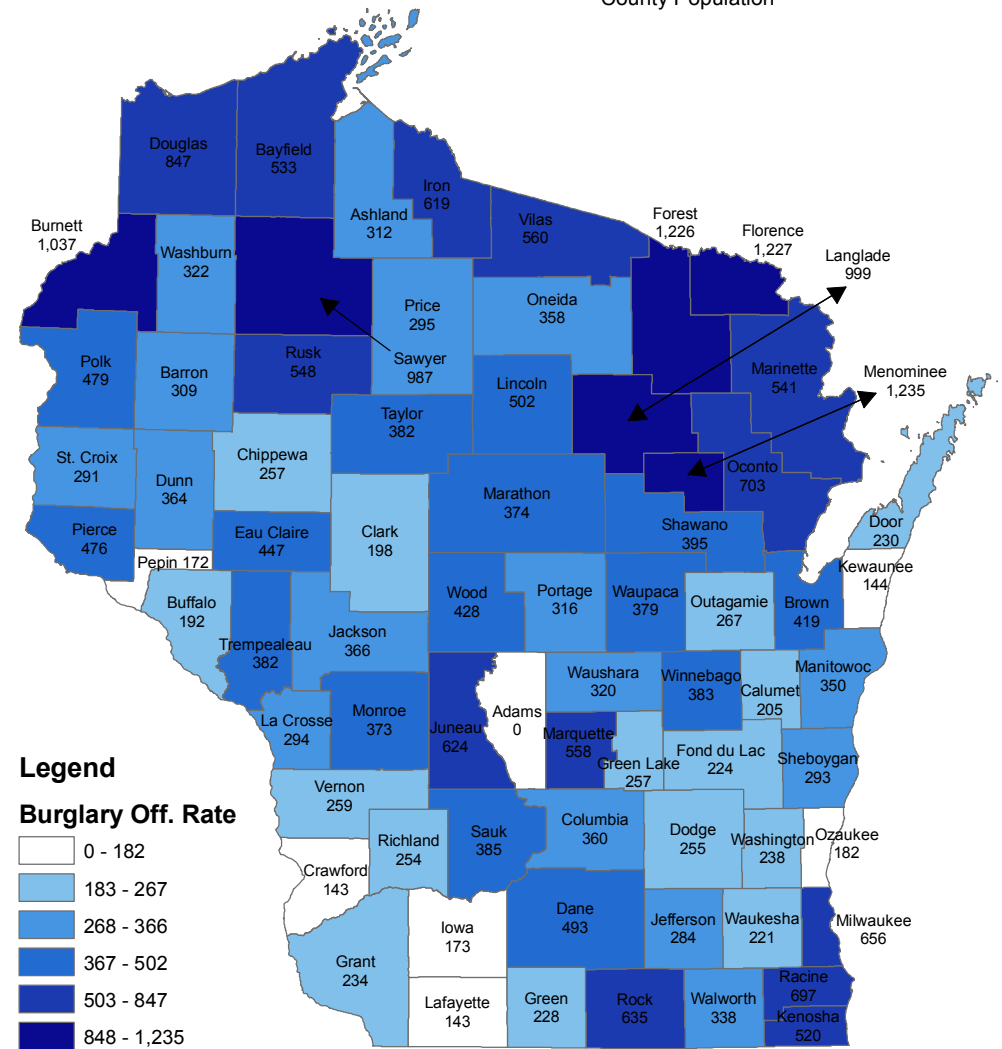

# Burglary Offenses by County in Wisconsin in 2004

## Number of Offenses

Statewide Burglary Offenses - 24,082  
 Statewide Burglary Offenses excluding Milwaukee Co. - 17,915

Burglary Offenses in County  
 Burglary Offense Rate =  $\frac{\text{Burglary Offenses in County}}{\text{County Population}} \times 100,000$