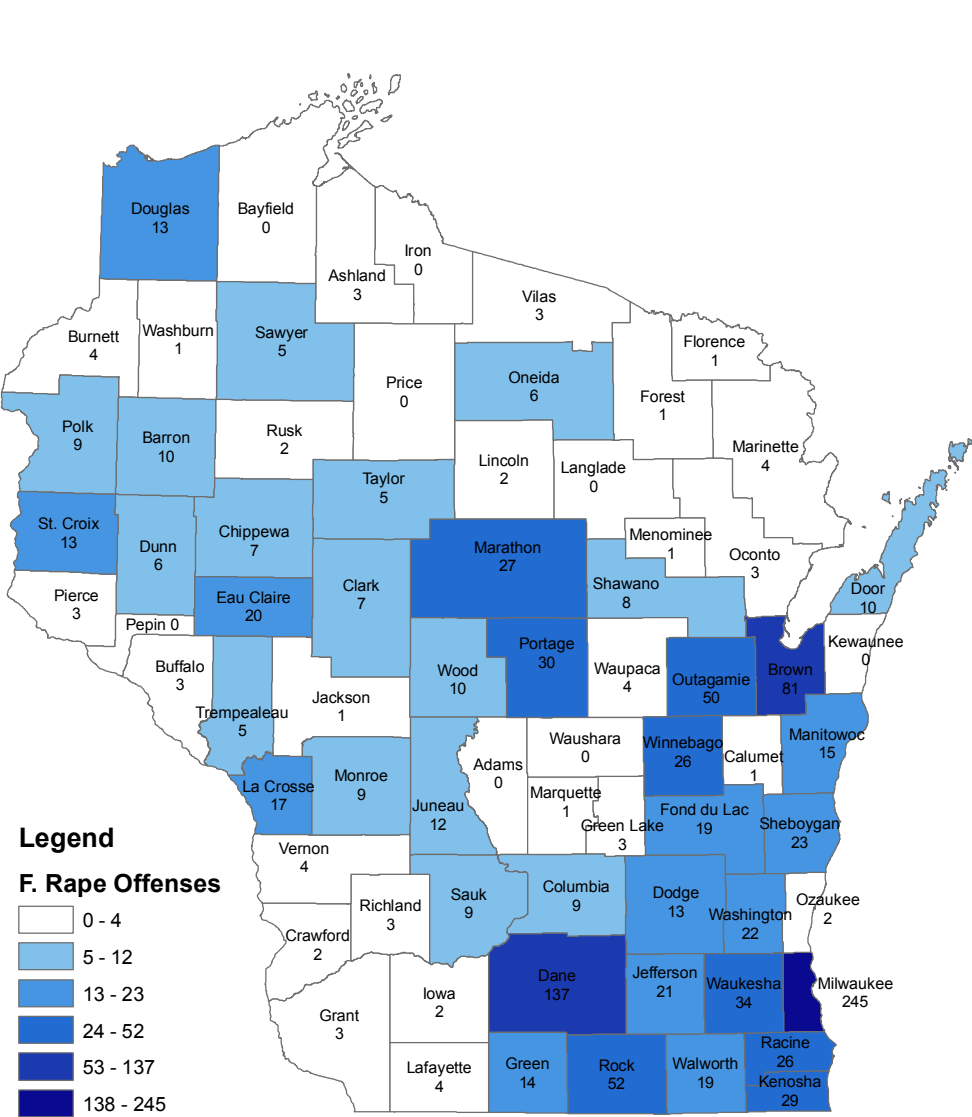

Forcible Rape Offenses by County in Wisconsin in 2004

Number of Offenses

Statewide Forcible Rape Offenses - 1,134
 Statewide Forcible Rape Offenses excluding Milwaukee Co. - 889

Offense Rate

Statewide Forcible Rape Offense Rate - 20.5
 Statewide Forcible Rape Offense Rate excluding Milwaukee Co. - 19.4