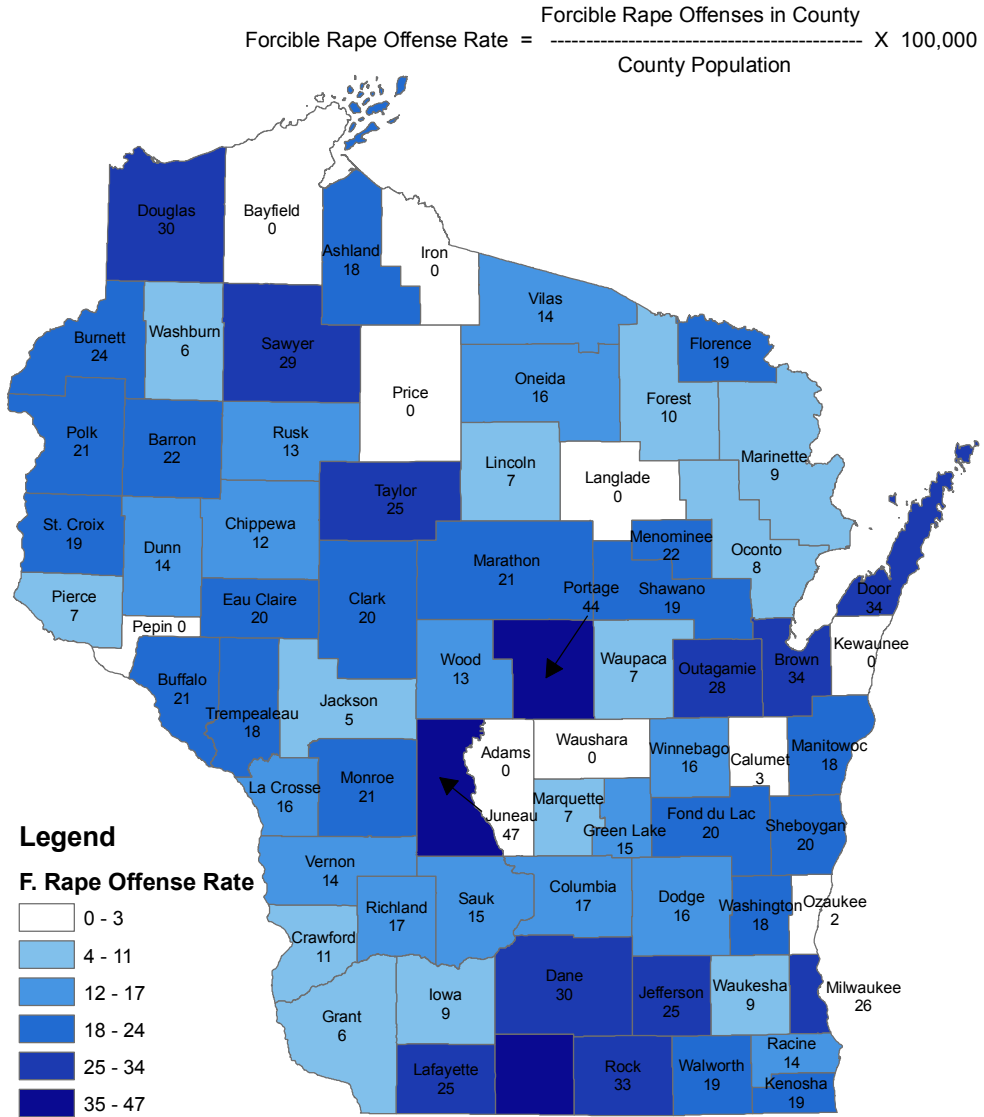

Forcible Rape Offenses by County in Wisconsin in 2004

Number of Offenses

Statewide Forcible Rape Offenses - 1,134
 Statewide Forcible Rape Offenses excluding Milwaukee Co. - 889

Offense Rate

Statewide Forcible Rape Offense Rate - 20.5
 Statewide Forcible Rape Offense Rate excluding Milwaukee Co. - 19.4