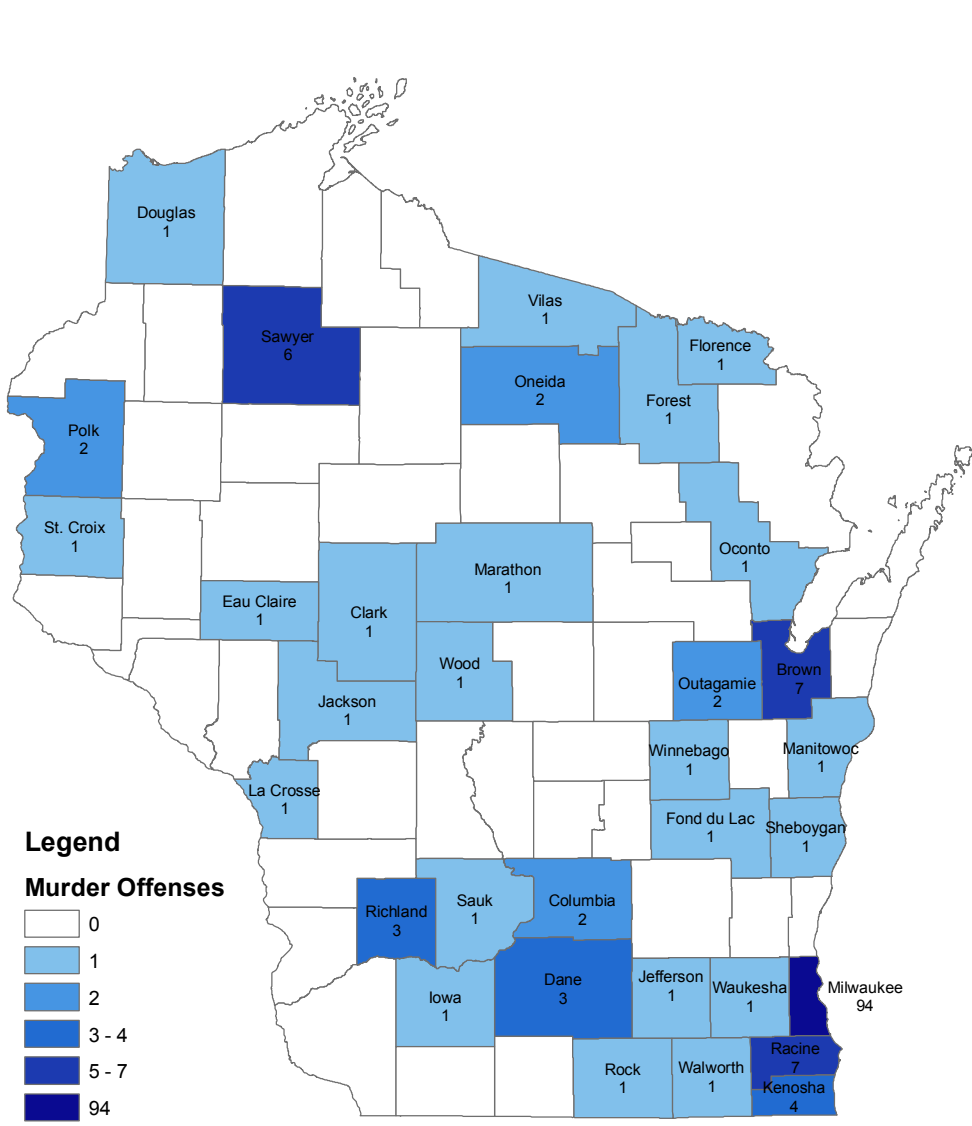

# Murder Offenses by County in Wisconsin in 2004

## Number of Offenses

Statewide Murder Offenses - 154  
 Statewide Murder Offenses excluding Milwaukee Co. - 60

## Offense Rate

Statewide Murder Offense Rate - 2.8  
 Statewide Murder Offense Rate excluding Milwaukee Co. - 1.3