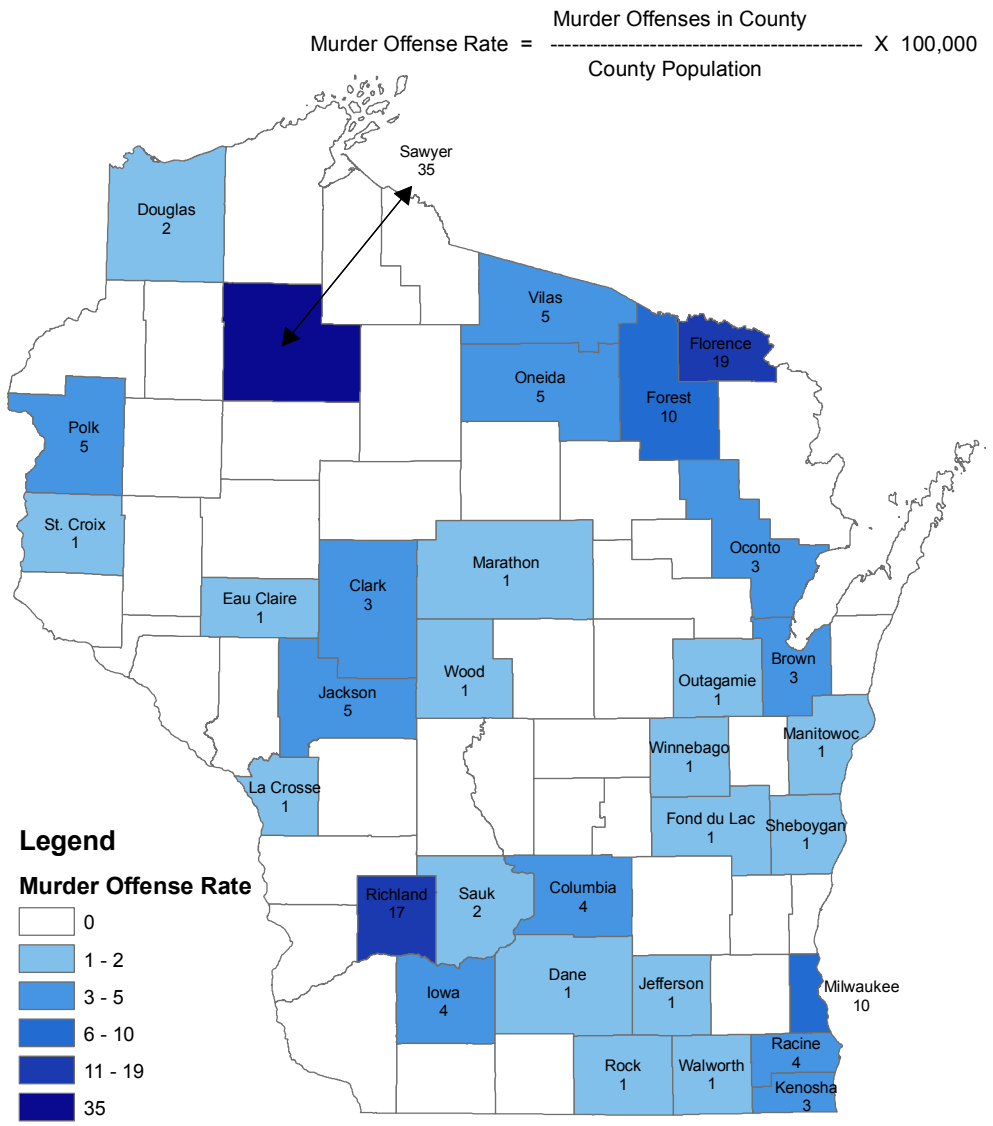

# Murder Offenses by County in Wisconsin in 2004

## Number of Offenses

Statewide Murder Offenses - 154  
 Statewide Murder Offenses excluding Milwaukee Co. - 60

## Offense Rate

Statewide Murder Offense Rate - 2.8  
 Statewide Murder Offense Rate excluding Milwaukee Co. - 1.3