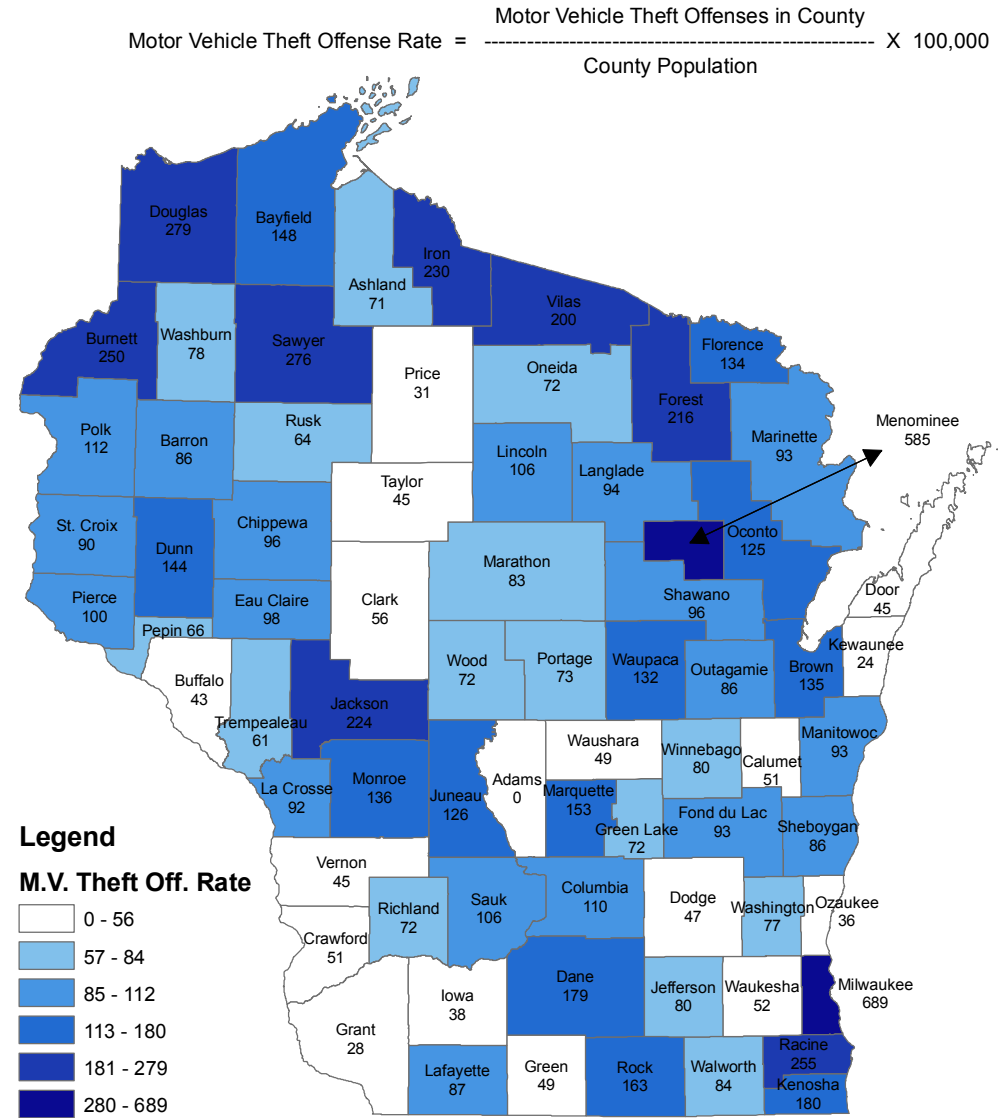

# Motor Vehicle Theft Offenses by County in Wisconsin in 2004

## Number of Offenses

Statewide Motor Vehicle Theft Offenses - 11,553  
 Statewide Motor Vehicle Theft Offenses excluding Milwaukee Co. - 5,079

## Offense Rate

Statewide Motor Vehicle Theft Offense Rate - 209  
 Statewide Motor Vehicle Theft Offense Rate excluding Milwaukee Co. - 111