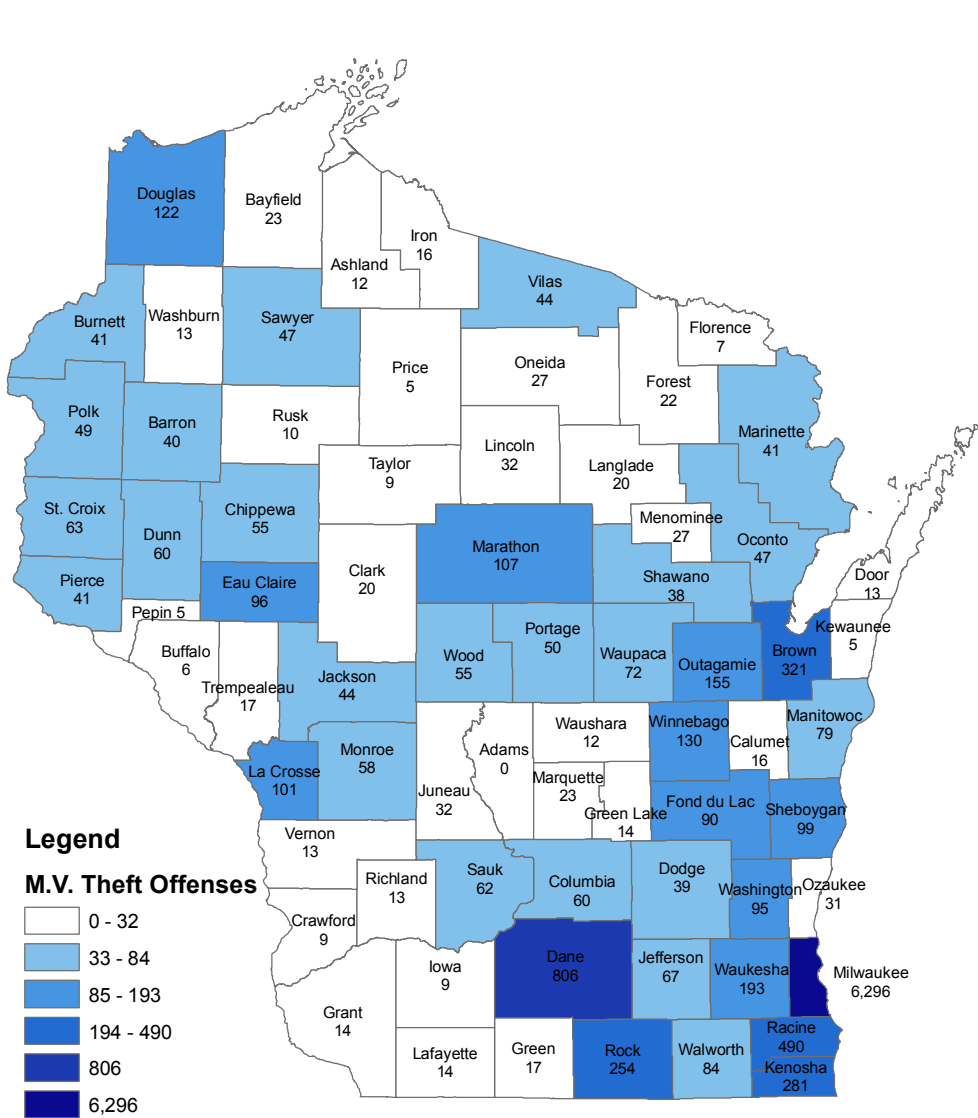

# Motor Vehicle Theft Offenses by County in Wisconsin in 2004

## Number of Offenses

Statewide Motor Vehicle Theft Offenses - 11,553  
 Statewide Motor Vehicle Theft Offenses excluding Milwaukee Co. - 5,079

## Offense Rate

Statewide Motor Vehicle Theft Offense Rate - 209  
 Statewide Motor Vehicle Theft Offense Rate excluding Milwaukee Co. - 111