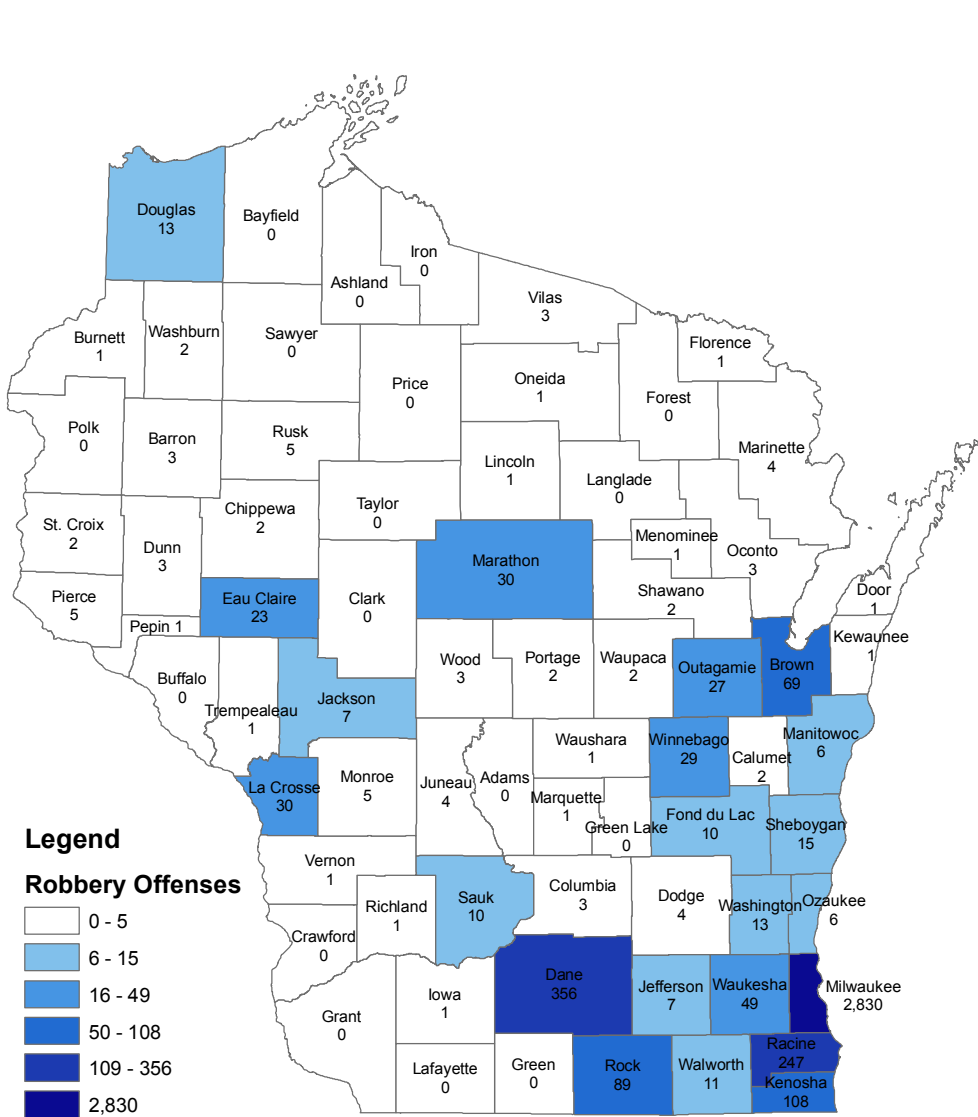

# Robbery Offenses by County in Wisconsin in 2004

## Number of Offenses

Statewide Robbery Offenses - 4,163  
 Statewide Robbery Offenses excluding Milwaukee Co. - 1,333

## Offense Rate

Statewide Robbery Offense Rate - 75  
 Statewide Robbery Offense Rate excluding Milwaukee Co. - 29