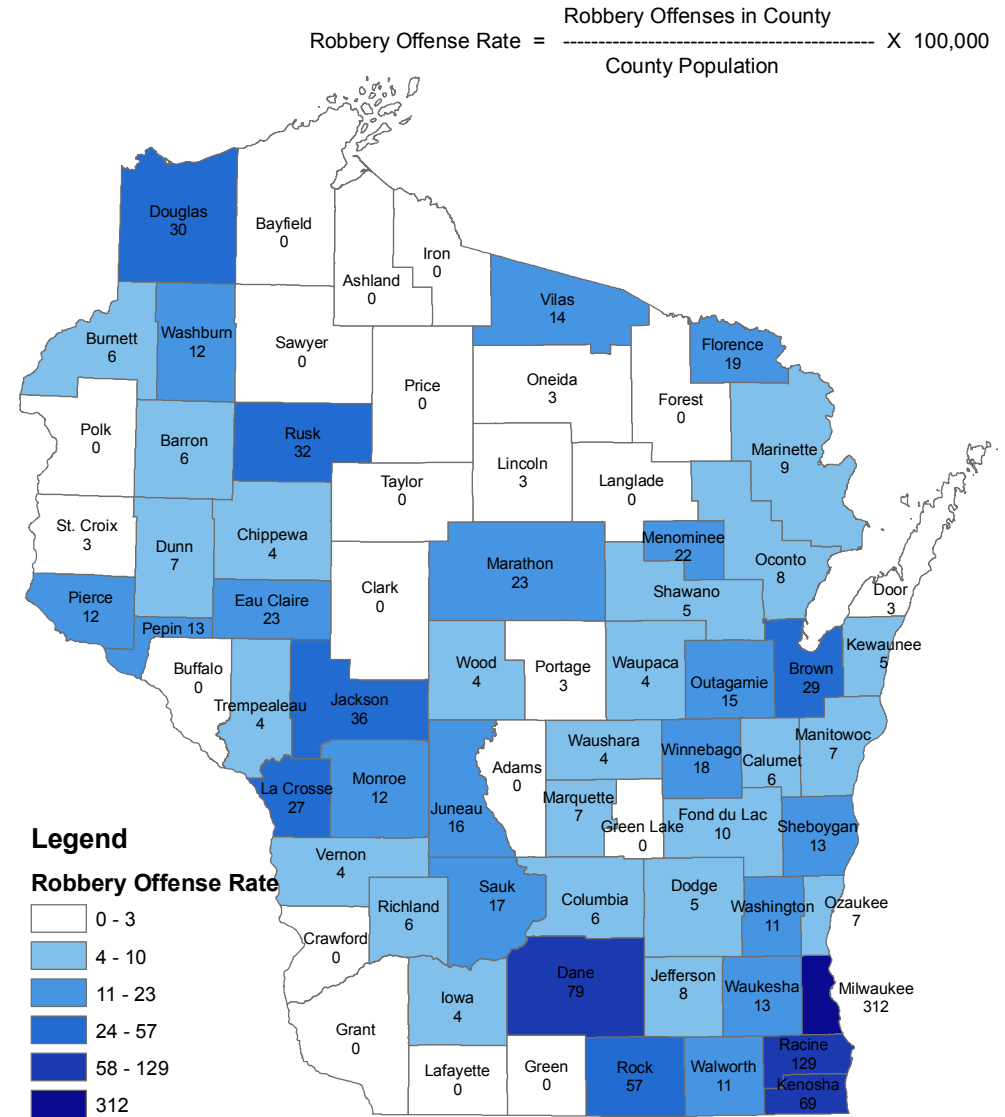

# Robbery Offenses by County in Wisconsin in 2004

## Number of Offenses

Statewide Robbery Offenses - 4,163  
 Statewide Robbery Offenses excluding Milwaukee Co. - 1,333

## Offense Rate

Statewide Robbery Offense Rate - 75  
 Statewide Robbery Offense Rate excluding Milwaukee Co. - 29