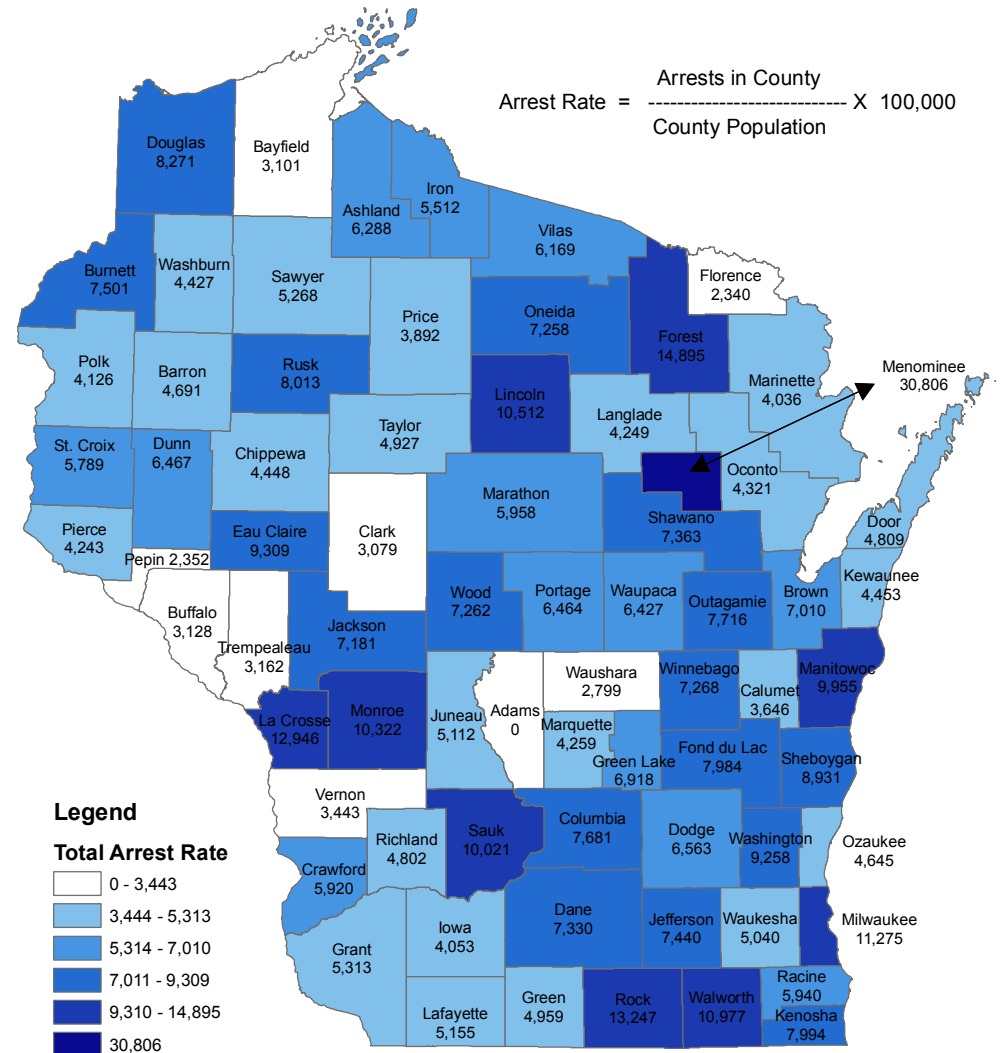

# Total Arrests in Wisconsin by County - 2004

## Number of Arrests

Statewide Arrests - 451,445  
 Statewide Arrests excluding Milwaukee Co. - 345,519

## Arrest Rate

Statewide Arrest Rate - 8,159  
 Statewide Arrests excluding Milwaukee Co. - 7,522