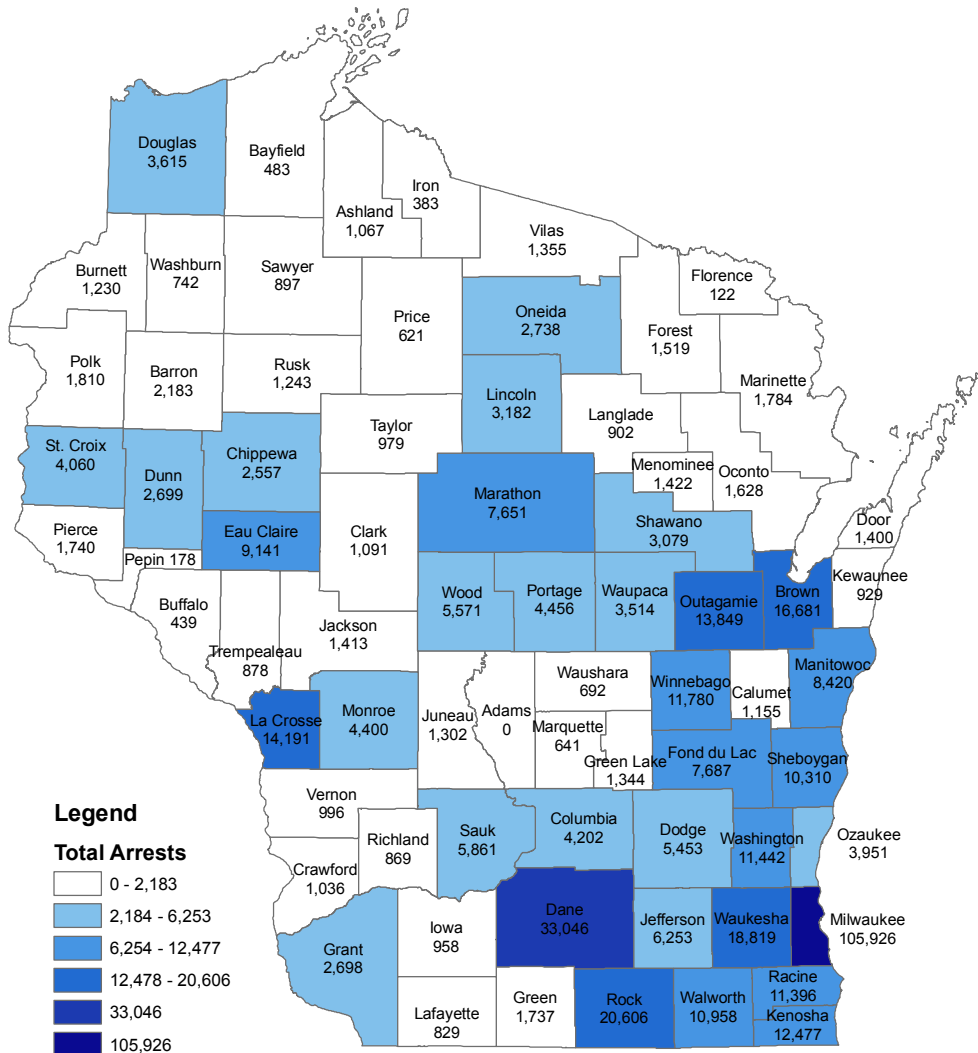

# Total Arrests in Wisconsin by County - 2004

## Number of Arrests

Statewide Arrests - 451,445  
 Statewide Arrests excluding Milwaukee Co. - 345,519

## Arrest Rate

Statewide Arrest Rate - 8,159  
 Statewide Arrests excluding Milwaukee Co. - 7,522